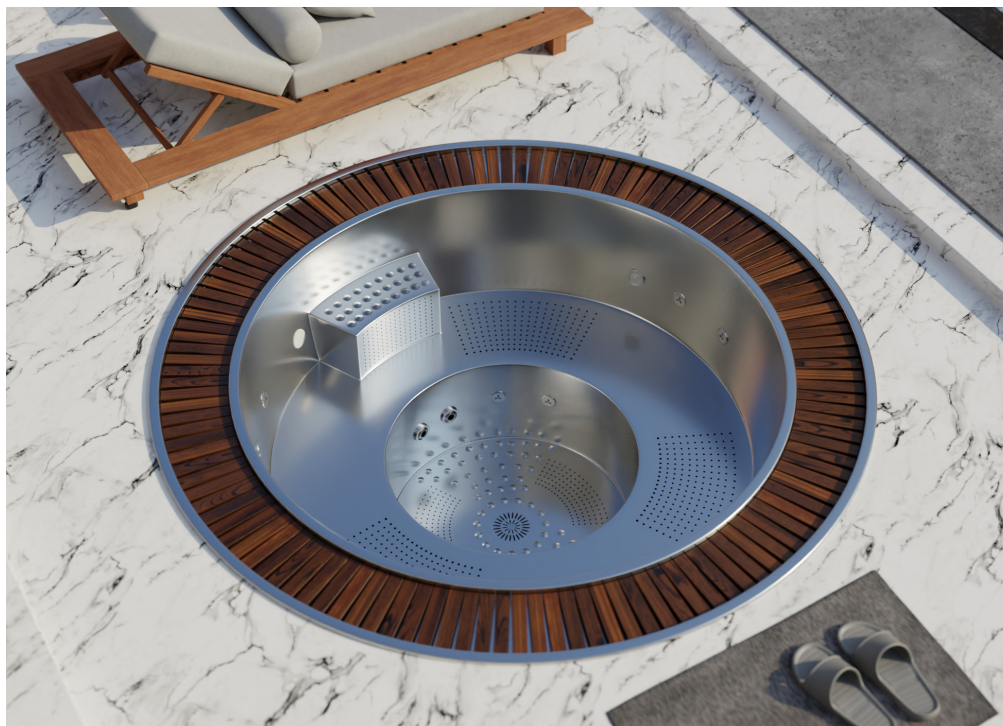

6 positions

6 seats

Measures: Ø 230 x 90 cm

Water capacity (l): 2.000 litros

Weight: Empty 800 kg / Full 2.800 kg

Wooden grille, available on request.
This grille is not suitable for public use.

SHELL FINISHES

6 assises

Dimensions: Ø 230 x 90 cm

Volume Eau (l): 2.000 litres

Poids: Empty 800 kg / Full 2.800 kg

Grille en bois, disponible sur demande.
Cette grille ne convient pas à un usage public.

FINITIONS COQUE

Inox