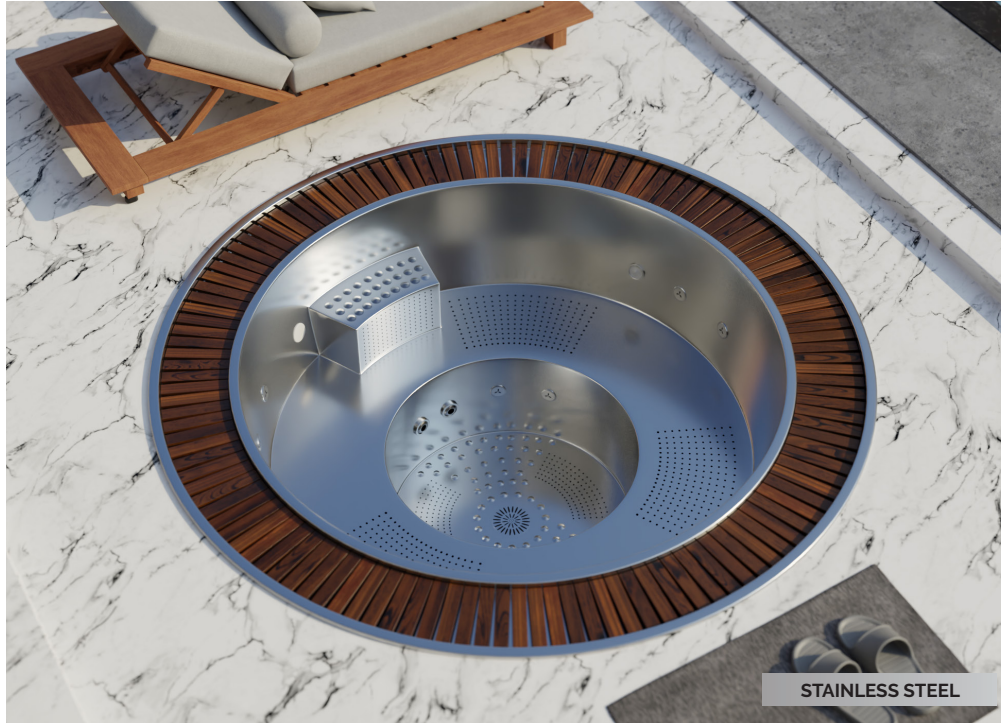

6 positions

6 seats

Measures: Ø 230 x 90 cm

Water capacity (l): 2.000 litros

Weight: Empty 800 kg / Full 2.800 kg

Wooden grille, available on request.
This grille is not suitable for public use.

SHELL FINISHES

6 assises

Dimensions: Ø 230 x 90 cm

Volume Eau (l): 2.000 litres

Poids: Empty 800 kg / Full 2.800 kg

Grille en bois, disponible sur demande.
Cette grille ne convient pas à un usage public.

FINITIONS COQUE

Inox